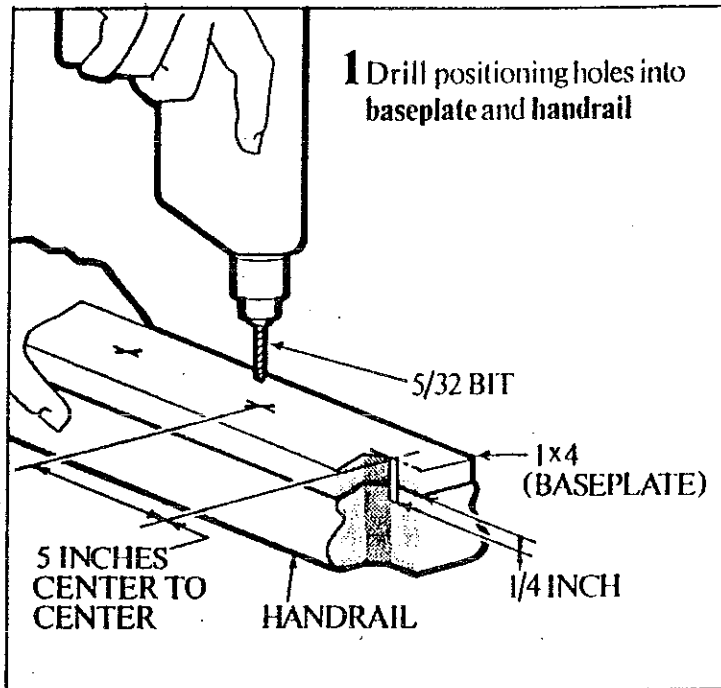

B-H Woodturning Ltd.

LET US DO A GOOD TURN FOR YOU

SECURING SPINDLES

Flat Run

OFFICE, SHOWROOM & PLANT:

810 Derwent Way, Annacis Business Park, Delta, B.C. Canada V3M 5R1

Tel: (604) 540-6232 • Fax: (604) 540-6101