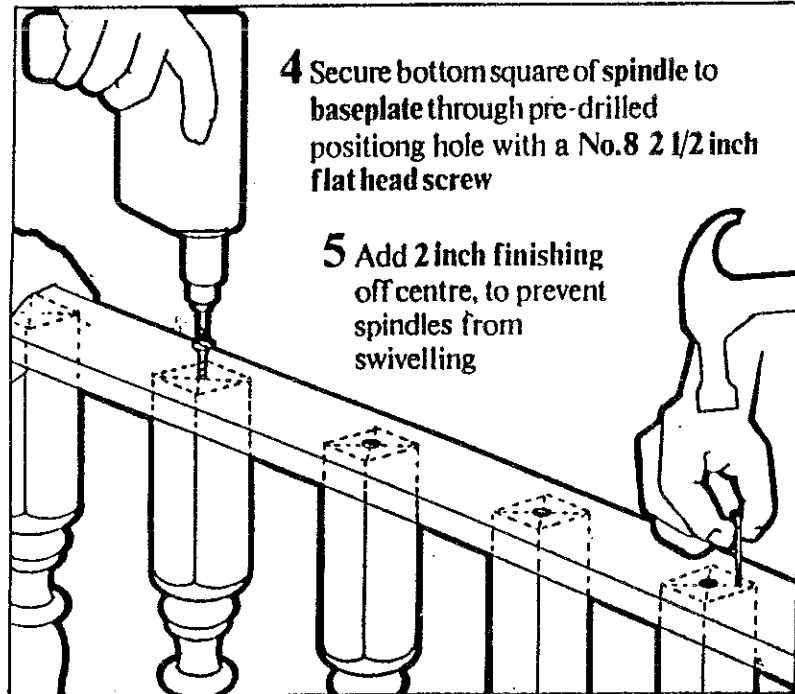

B-H Woodturning Ltd.

LET US DO A GOOD TURN FOR YOU

SECURING SPINDLES

Flat Run

OFFICE, SHOWROOM & PLANT:

810 Derwent Way, Annacis Business Park, Delta, B.C. Canada V3M 5R1

Tel: (604) 540-6232 • Fax: (604) 540-6101