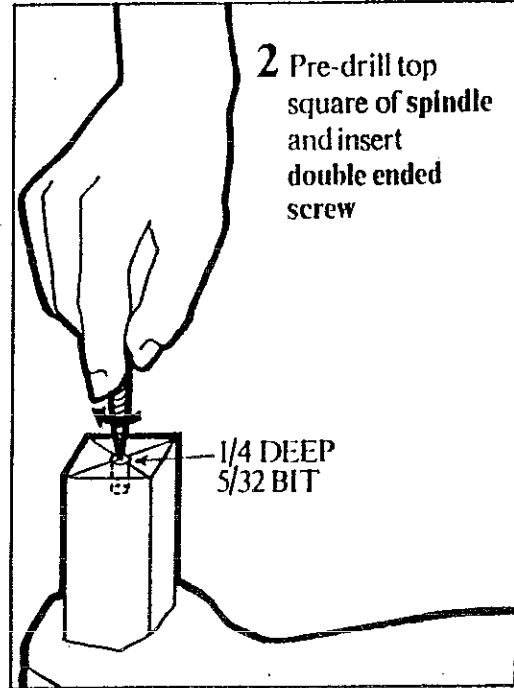

B-H Woodturning Ltd.

LET US DO A GOOD TURN FOR YOU

SECURING SPINDLES

Flat Run

OFFICE, SHOWROOM & PLANT:

810 Derwent Way, Annacis Business Park, Delta, B.C. Canada V3M 5R1

Tel: (604) 540-6232 • Fax: (604) 540-6101