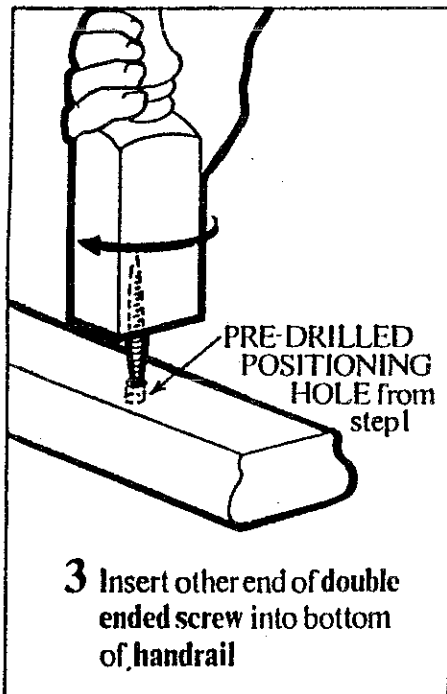

B-H Woodturning Ltd.

LET US DO A GOOD TURN FOR YOU

SECURING SPINDLES

Flat Run

OFFICE, SHOWROOM & PLANT:

810 Derwent Way, Annacis Business Park, Delta, B.C. Canada V3M 5R1

Tel: (604) 540-6232 • Fax: (604) 540-6101