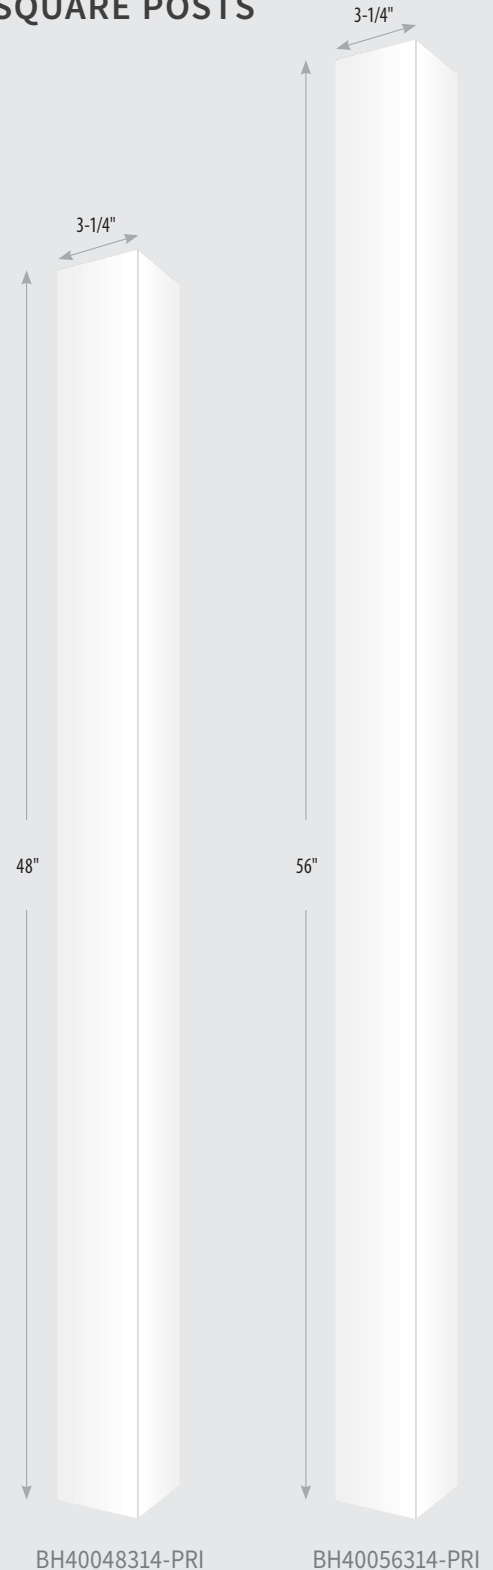

PLAIN PRIMED SQUARE SOLID NEWEL POSTS

3-1/4" x 48" & 3-1/4" x 56"

CONTEMPORARY PRIMED CAP

Fits 3-1/4" Plain Primed Square Post

- Caps and posts are sold separately
- Posts are 4 / carton
- Caps are 20 / carton

CONTEMPORARY PRIMED CAP

BH314CON-PRI

STANDARD CAPS

Our existing line of Post Caps are compatible with the Primed Square Posts

Available in
HEMLOCK, POPLAR,
OAK & MAPLE

ECONO CAP

FANCY CAP

PLAIN PRIMED SQUARE POSTS