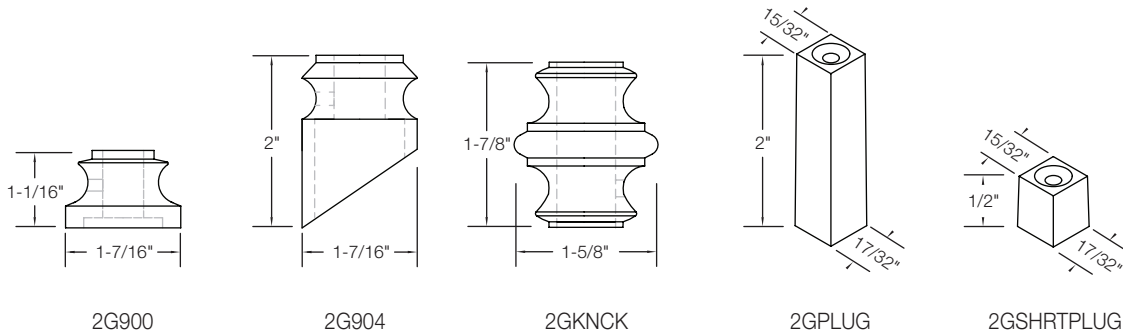

5/8" Square Iron Balusters Accessories

IRON BALUSTER ACCESSORIES							5/8" SQUARE	
Item #	Description	pc/ctn	Satin Black	Silver Vein	Copper Vein	Rubbed Bronze	All Items Also Available In	
2G900	Flat Shoe w/screw	100					Pewter Rubbed Copper Antique Nickel Nickel	
2G904	Slant Shoe w/screw	100						
2GKNCK	Square Knuckle w/2 set screws	100						
Item #	Description	pc/ctn						
2GPLUG	5/8" Plastic Mounting Plug	500						
2GSHRTPLUG	5/8" Short Plastic Mounting Plug	500						

☐ Stock
☐ Special Order (call for quote)