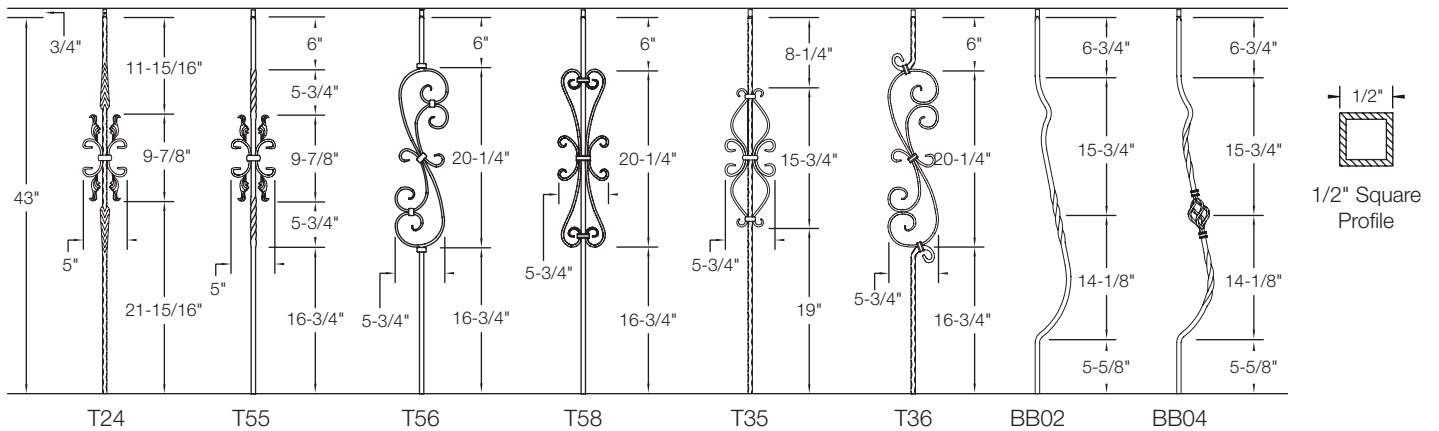

Stock Special Order (call for quote)

TAOS IRON BALUSTERS: Hammered Edge

1/2" SQUARE

Item #	Description	pc/ctn	Satin Black	Rubbed Copper	Rubbed Bronze	All Items Also Available In
T30	Plain	15				
T21	Flower w/Arrows	15				Silver Vein
T22	Split Arrows	15				Copper Vein
T23	Split Arrows w/Basket	10				Pewter
T24	Split Arrows w/Butterfly	10				Antique Nickel
T35	"Hour Glass" Scroll: 5-3/4" W	5				Nickel
T36	"S" Scroll: 5-3/4" W	5				

Stock Special Order (call for quote)

SCROLL & BELLY IRON BALUSTERS

1/2" SQUARE

Item #	Description	pc/ctn	Satin Black	Silver Vein	Copper Vein	Pewter	Rubbed Copper	Rubbed Bronze	Antique Nickel	All Items Also Available In
T24	Split Arrows w/Butterfly *	10								
T55	Feather Scroll: 5" W	5								
T56	"S" Scroll: 5-3/4" W	5								
T58	Dbl Heart Scroll: 5-3/4" W	5								Nickel
T35	"HourGlass" Scroll: 5-3/4" W*	5								
T36	"S" Scroll: 5-3/4" W*	5								
BB02	Belly: 43" Single Twist	10								
BB04	Belly: 43" Single Basket	10								