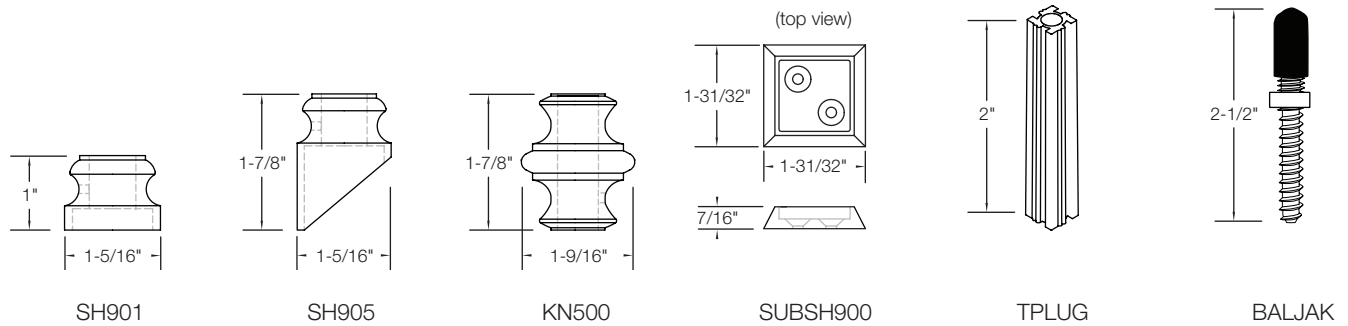

1/2" Square Iron Balusters Accessories

IRON BALUSTER ACCESSORIES 1/2" SQUARE

Item #	Description	pc/ctn	Satin Black	Silver Vein	Copper Vein	Pewter	Rubbed Copper	Rubbed Bronze	Antique Nickel	Nickel	Wrinkle Black
SH800	Flat Shoe no screw	100									
SH804	Slant Shoe no screw	100									
SH900	Flat Shoe w/screw	100									
SH904	Slant Shoe w/screw	100									
SH906	Flat Shoe w/side mount screws	100									
SH901	Flat Shoe w/screw: Hammered	100									
SH905	Slant Shoe w/screw: Hammered	100									
KN500	Knuckle w/set screws: 1/2" Aluminum	100									
SUBSH900	2" x 2" Expander Base for SH900	50									

Item #	Description	pc/ctn
TPLUG	1/2" Plastic Mounting Plug	100
BALJAK	Hollow Iron Baluster Installation Device	100

☐ Stock ☐ Special Order (call for quote)