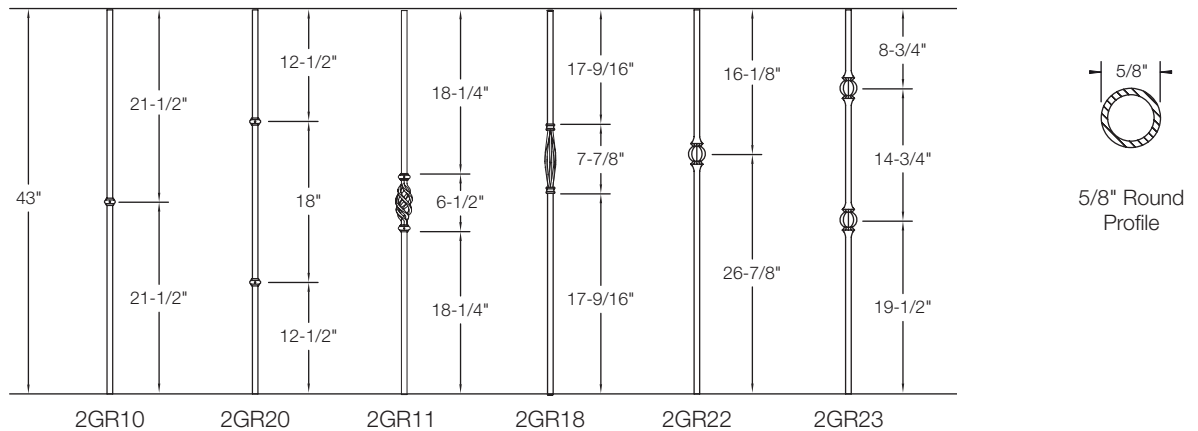

COLLAR, BASKET & BALL IRON BALUSTERS 5/8" ROUND

Item #	Description	pc/ctn	Satin Black	Pewter	Rubbed Bronze	All Items Also Available In
2GR10	Single Collar	10				Silver Vein Copper Vein Rubbed Copper Antique Nickel Nickel
2GR20	Double Collar	10				
2GR11	Single Basket	10				
2GR18	Single Basket: Slimline	10				
2GR22	Single Ball	10				
2GR23	Double Ball	10				

☐ Stock ☐ Special Order (call for quote)