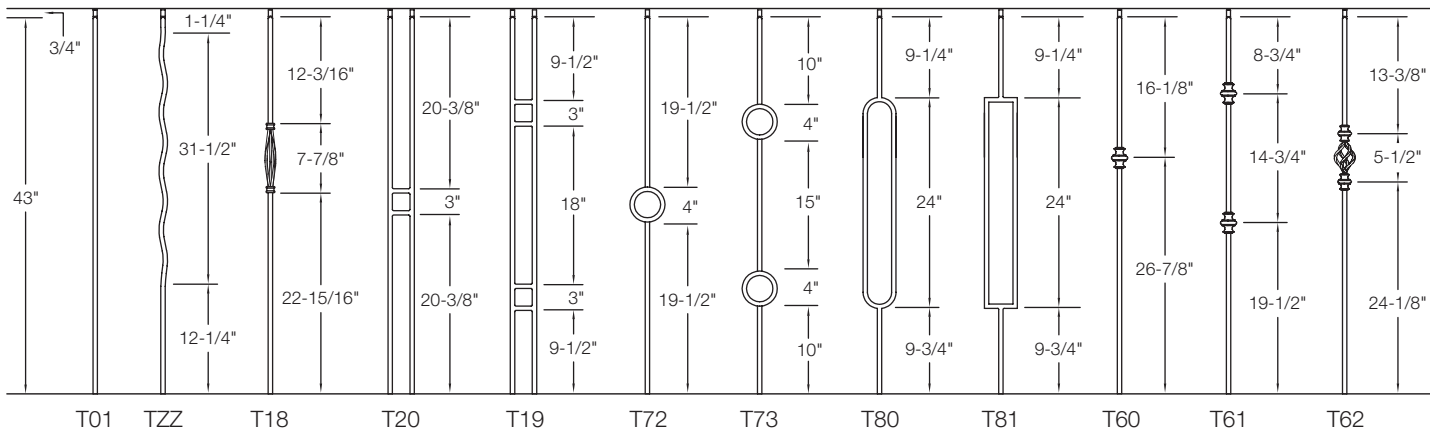

Designer Series Iron Balusters

1/2" Square Iron Balusters

CONTEMPORARY IRON BALUSTERS			1/2" SQUARE								
Item #	Description	pc/ctn	Satin Black	Silver Vein	Copper Vein	Pewter	Rubbed Copper	Rubbed Bronze	Antique Nickel	Nickel	Wrinkle Black
T01	Plain	15									
TZZ	Zig-Zag	15									
T18	Single Basket: Slimline	10									
T20	Craftsman Single Panel	10									
T19	Craftsman Double Panel	10									
T72	Single Circle	10									
T73	Double Circle	10									
T80	Single Oval	10									
T81	Single Rectangle	10									
T60	Single Knuckle	10									
T61	Double Knuckle	10									
T62	Single Basket: w/knuckles	10									

Stock Special Order (call for quote)

TWIST IRON BALUSTERS

1/2" SQUARE

Item #	Description	pc/ctn	Satin Black	Silver Vein	Copper Vein	Pewter	Rubbed Copper	Rubbed Bronze	Antique Nickel	Nickel
T02	Single Twist	15								
T27	Single Twist: 20" Long	15								
T03	Double Twist	15								
T04	Single Basket	10								
T05	Double Basket	10								
T55	Feather Scroll: 5" W	5								
T56	"S" Scroll: 5-3/4" W	5								