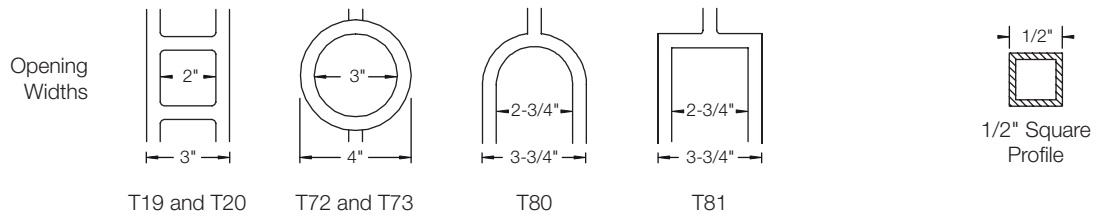

Designer Series Iron Balusters

1/2" Square Iron Balusters

CONTEMPORARY IRON BALUSTERS			1/2" SQUARE								
Item #	Description	pc/ctn	Satin Black	Silver Vein	Copper Vein	Pewter	Rubbed Copper	Rubbed Bronze	Antique Nickel	Nickel	Wrinkle Black
T01	Plain	15									
TZZ	Zig-Zag	15									
T18	Single Basket: Slimline	10									
T20	Craftsman Single Panel	10									
T19	Craftsman Double Panel	10									
T72	Single Circle	10									
T73	Double Circle	10									
T80	Single Oval	10									
T81	Single Rectangle	10									
T60	Single Knuckle	10									
T61	Double Knuckle	10									
T62	Single Basket: w/knuckles	10									