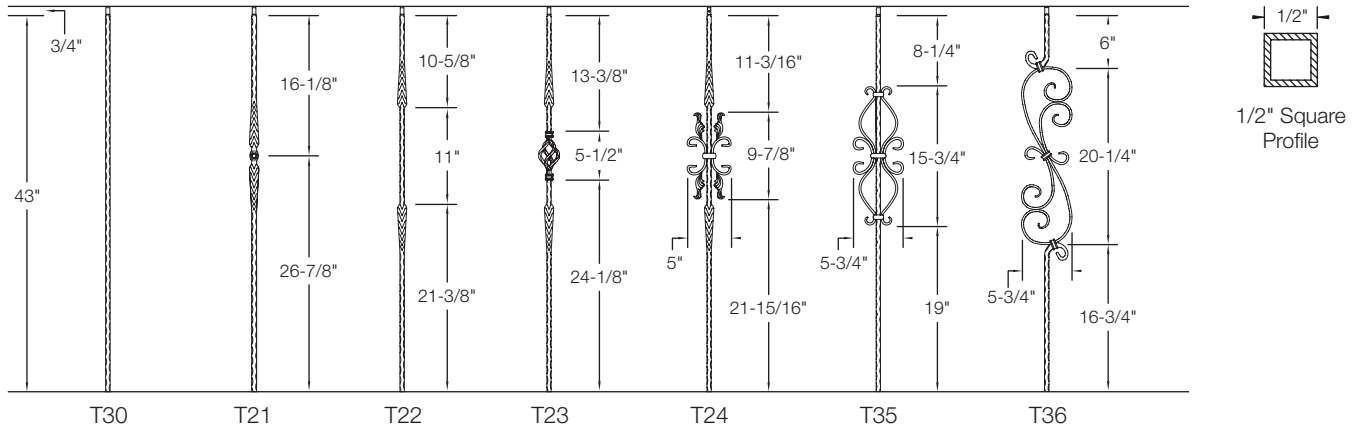

TAOS IRON BALUSTERS: Hammered Edge

1/2" SQUARE

Item #	Description	pc/ctn	Satin Black	Rubbed Copper	Rubbed Bronze	All Items Also Available In
T30	Plain	15				
T21	Flower w/Arrows	15				Silver Vein
T22	Split Arrows	15				Copper Vein
T23	Split Arrows w/Basket	10				Pewter
T24	Split Arrows w/Butterfly	10				Antique Nickel
T35	"Hour Glass" Scroll: 5-3/4" W	5				Nickel
T36	"S" Scroll: 5-3/4" W	5				

☐ Stock ☐ Special Order (call for quote)