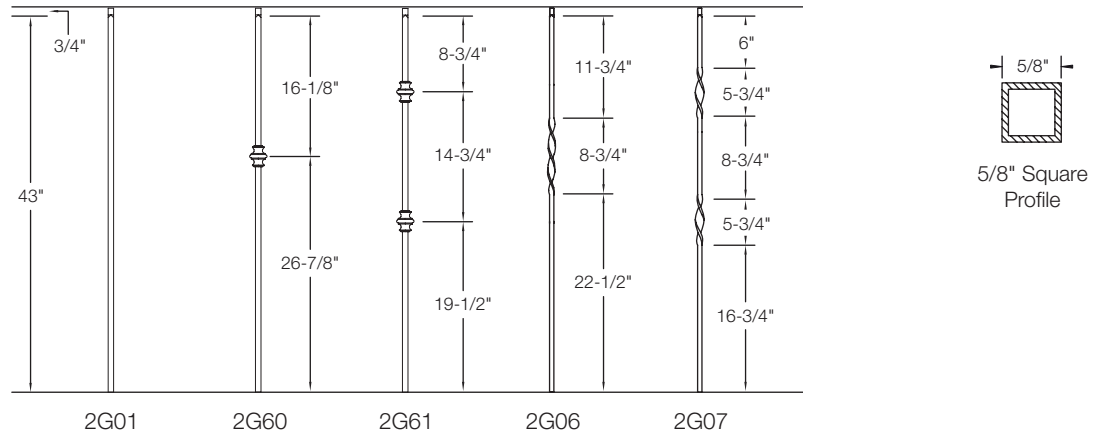

5/8" Square Iron Balusters

PLAIN & RIBBON IRON BALUSTERS 5/8" SQUARE

Item #	Description	pc/ ctn	Satin Black	Silver Vein	Copper Vein	Rubbed Bronze	All Items Also Available In
2G01	Plain	15					Pewter Rubbed Copper Antique Nickel Nickel
2G60	Single Knuckle	10					
2G61	Double Knuckle	10					
2G06	Single Ribbon	15					
2G07	Double Ribbon	15					

☐ Stock
☒ Special Order (call for quote)