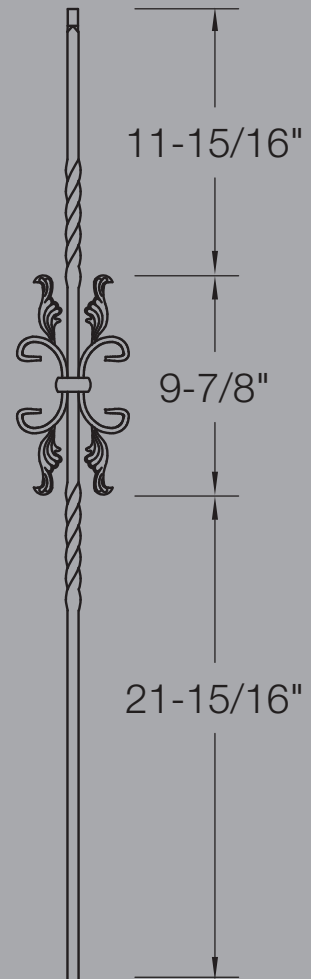

Designer Series Iron Balusters

1/2" Square Iron Balusters

CONTEMPORARY IRON BALUSTERS			1/2" SQUARE								
Item #	Description	pc/ctn	Satin Black	Silver Vein	Copper Vein	Pewter	Rubbed Copper	Rubbed Bronze	Antique Nickel	Nickel	Wrinkle Black
T01	Plain	15									
TZZ	Zig-Zag	15									
T18	Single Basket: Slimline	10									
T20	Craftsman Single Panel	10									
T19	Craftsman Double Panel	10									
T72	Single Circle	10									
T73	Double Circle	10									
T80	Single Oval	10									
T81	Single Rectangle	10									
T60	Single Knuckle	10									
T61	Double Knuckle	10									
T62	Single Basket: w/knuckles	10									

Stock Special Order (call for quote)

TWIST IRON BALUSTERS

1/2" SQUARE

Item #	Description	pc/ctn	Satin Black	Silver Vein	Copper Vein	Pewter	Rubbed Copper	Rubbed Bronze	Antique Nickel	Nickel
T02	Single Twist	15								
T27	Single Twist: 20" Long	15								
T03	Double Twist	15								
T04	Single Basket	10								
T05	Double Basket	10								
T55	Feather Scroll: 5" W	5								
T56	"S" Scroll: 5-3/4" W	5								

Stock Special Order (call for quote)

GOTHIC IRON BALUSTERS: Hammered Face

1/2" SQUARE

Item #	Description	pc/ctn	Satin Black	Rubbed Copper	Rubbed Bronze	Antique Nickel	All Items Also Available In
T40	Plain	15					
T41	Single Knuckle w/Spoons	10					
T42	Double Knuckle w/Spoons	10					Silver Vein
T43	Single Basket w/Spoons	10					Copper Vein
T45	Single Collar w/Spoons	10					Pewter
T46	Double Collar w/Spoons	10					Nickel
T47	Single Basket w/Spoons	10					