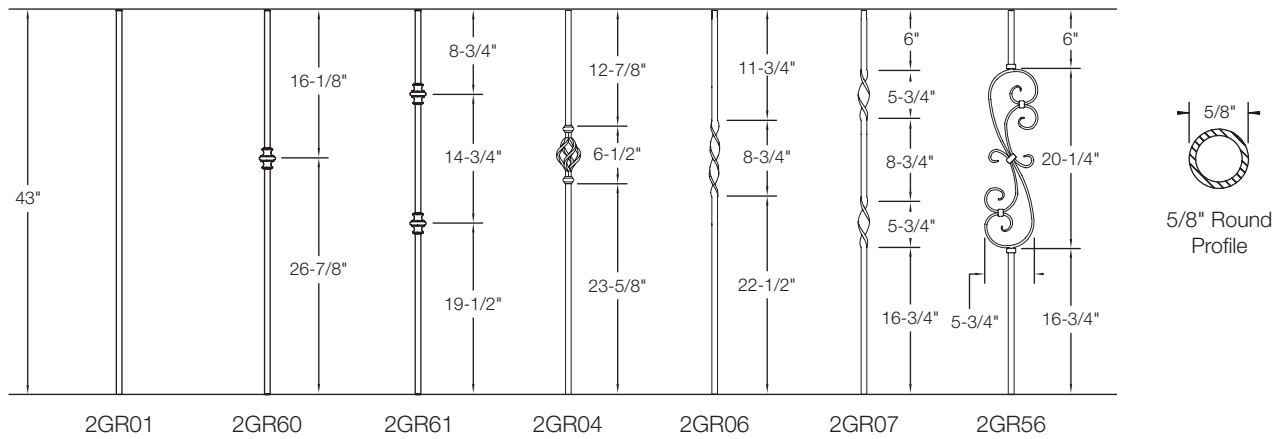

PLAIN, RIBBON & SCROLL IRON BALUSTERS 5/8" ROUND

Item #	Description	pc/ctn	Satin Black	Pewter	All Items Also Available In
2GR01	Plain	10			Silver Vein Copper Vein Rubbed Copper Rubbed Bronze Antique Nickel Nickel
2GR60	Single Knuckle	10			
2GR61	Double Knuckle	10			
2GR04	Single Basket	10			
2GR06	Single Ribbon	10			
2GR07	Double Ribbon	10			
2GR56	"S" Scroll: 5-3/4" W	5			

☐ Stock ☐ Special Order (call for quote)