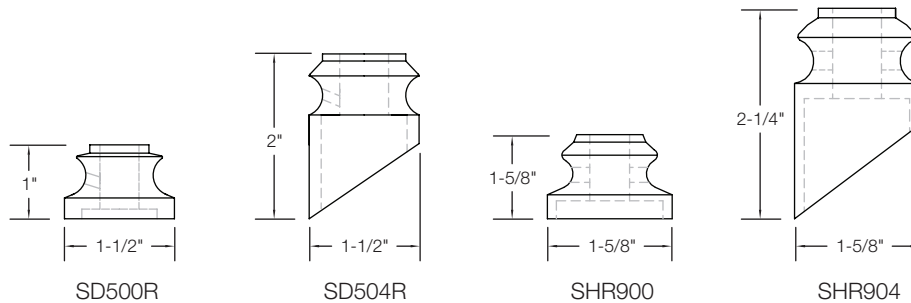

IRON BALUSTER ACCESSORIES

1/2" ROUND

Item #	Description	pc/ ctn	Satin Black	Copper Vein	Rubbed Bronze	Nickel	All Items Also Available In
SD500R	Flat Shoe w/screw: Solid	100					Silver Vein Pewter Rubbed Copper Antique Nickel
SD504R	Slant Shoe w/screw: Solid	100					
SHR900	Flat Shoe w/screw	100					
SHR904	Slant Shoe w/screw	100					

☐ Stock   ☒ Special Order (call for quote)