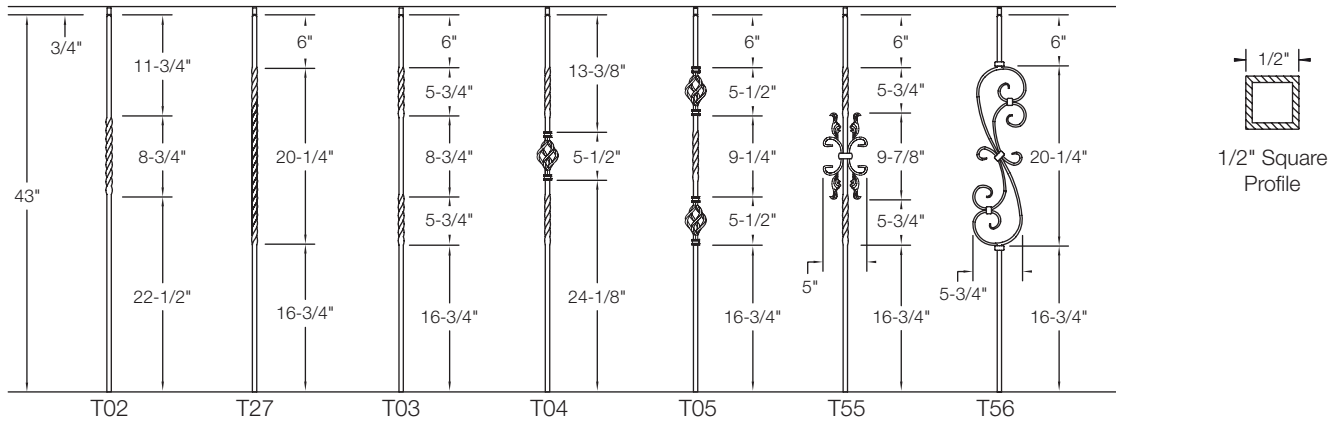

Designer Series Iron Balusters

1/2" Square Iron Balusters

CONTEMPORARY IRON BALUSTERS			1/2" SQUARE								
Item #	Description	pc/ctn	Satin Black	Silver Vein	Copper Vein	Pewter	Rubbed Copper	Rubbed Bronze	Antique Nickel	Nickel	Wrinkle Black
T01	Plain	15									
TZZ	Zig-Zag	15									
T18	Single Basket: Slimline	10									
T20	Craftsman Single Panel	10									
T19	Craftsman Double Panel	10									
T72	Single Circle	10									
T73	Double Circle	10									
T80	Single Oval	10									
T81	Single Rectangle	10									
T60	Single Knuckle	10									
T61	Double Knuckle	10									
T62	Single Basket: w/knuckles	10									

Stock Special Order (call for quote)

TWIST IRON BALUSTERS

1/2" SQUARE

Item #	Description	pc/ctn	Satin Black	Silver Vein	Copper Vein	Pewter	Rubbed Copper	Rubbed Bronze	Antique Nickel	Nickel
T02	Single Twist	15								
T27	Single Twist: 20" Long	15								
T03	Double Twist	15								
T04	Single Basket	10								
T05	Double Basket	10								
T55	Feather Scroll: 5" W	5								
T56	"S" Scroll: 5-3/4" W	5								