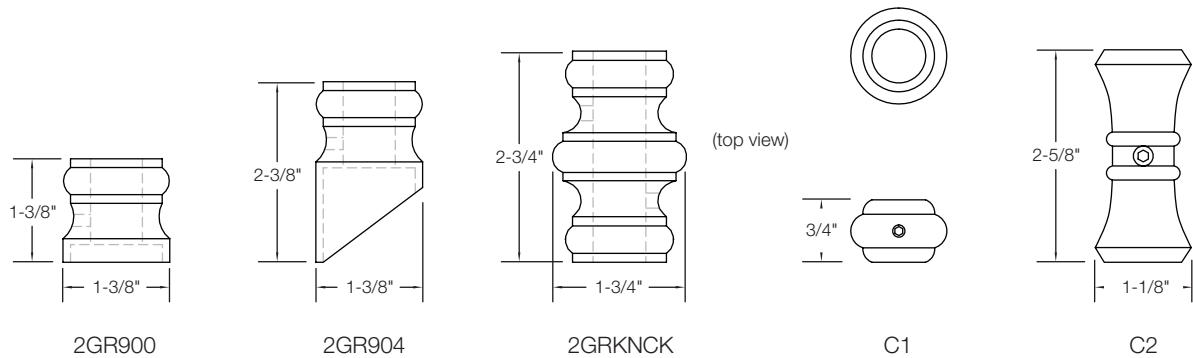

5/8" Round Iron Balusters Accessories

IRON BALUSTER ACCESSORIES 5/8" ROUND

Item #	Description	pc/ ctn	Satin Black	Pewter	All Items Also Available In	
2GR900	Flat Shoe w/screw	100			Silver Vein	Rubbed Bronze
2GR904	Slant Shoe w/screw	100			Copper Vein	Antique Nickel
2GRKNCK	Round Knuckle w/2 set screws	100			Rubbed Copper	Nickel
Item #	Description	pc/ ctn	Satin Black	Antique Brass	Antique Copper	Antique Nickel
C1	Small Collar w/screw	25				
C2	"Scope" Collar w/screw	25				

☐ Stock ☐ Special Order (call for quote)