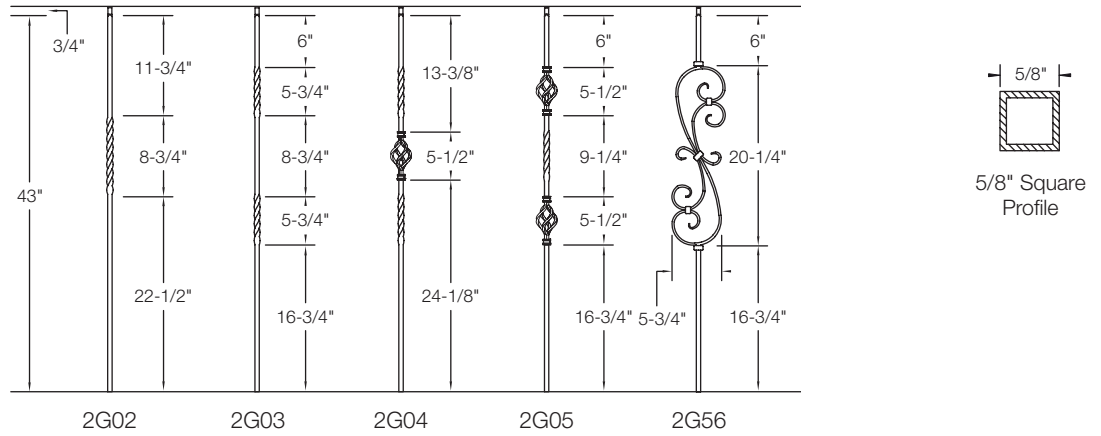

 Stock Special Order (call for quote)

5/8" Square Iron Balusters

PLAIN & RIBBON IRON BALUSTERS 5/8" SQUARE

Item #	Description	pc/ ctn	Satin Black	Silver Vein	Copper Vein	Rubbed Bronze	All Items Also Available In
2G01	Plain	15					Pewter Rubbed Copper Antique Nickel Nickel
2G60	Single Knuckle	10					
2G61	Double Knuckle	10					
2G06	Single Ribbon	15					
2G07	Double Ribbon	15					

Stock
 Special Order (call for quote)

TWIST & BASKET IRON BALUSTERS 5/8" SQUARE

Item #	Description	pc/ctn	Satin Black	Silver Vein	Copper Vein	Rubbed Bronze	All Items Also Available In
2G02	Single Twist	10					Pewter Rubbed Copper Antique Nickel Nickel
2G03	Double Twist	10					
2G04	Single Basket	10					
2G05	Double Basket	10					
2G56	"S" Scroll: 5-3/4" W	5					