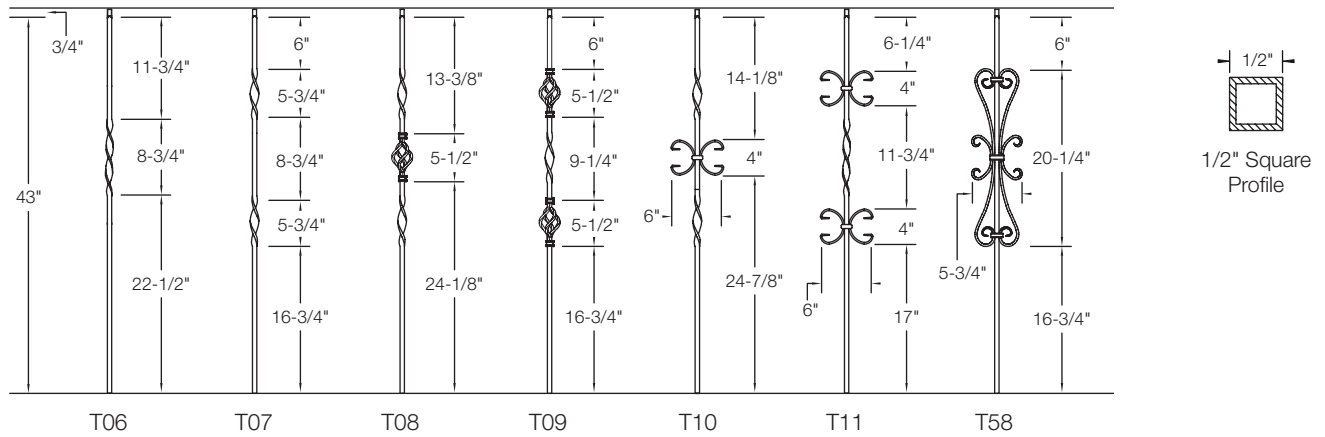

RIBBON IRON BALUSTERS

1/2" SQUARE

Item #	Description	pc/ctn	Satin Black	Silver Vein	Copper Vein	Rubbed Copper	All Items Also Available In
T06	Single Ribbon	10					Pewter Rubbed Bronze Antique Nickel Nickel
T07	Double Ribbon	10					
T08	Ribbons/Single Basket	10					
T09	Ribbon/Double Basket	10					
T10	Ribbons/Single Butterfly	10					
T11	Ribbon/Double Butterfly	10					
T58	Dbl Heart Scroll: 5-3/4" W	5					

☐ Stock ☐ Special Order (call for quote)