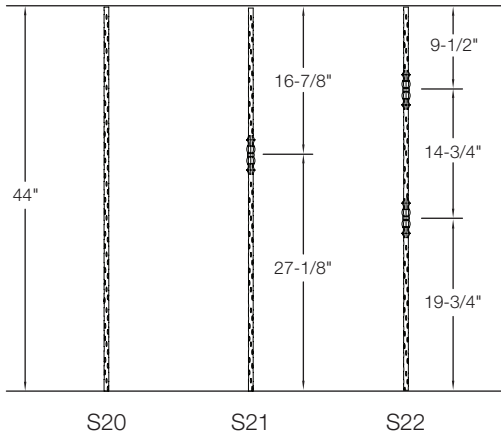

PLAIN, URN & BALL IRON BALUSTERS

1/2" ROUND

Item #	Description	pc/ ctn	Satin Black	Copper Vein	Rubbed Bronze	Nickel	All Items Also Available In
S20	Plain Distressed: Solid	15					Silver Vein Pewter Rubbed Copper Antique Nickel
S21	Single Urn Distressed: Solid	10					
S22	Double Urn Distressed: Solid	10					
TR01	Plain	15					
TR22	Single Ball	10					
TR23	Double Ball	10					

☐ Stock   ☒ Special Order (call for quote)