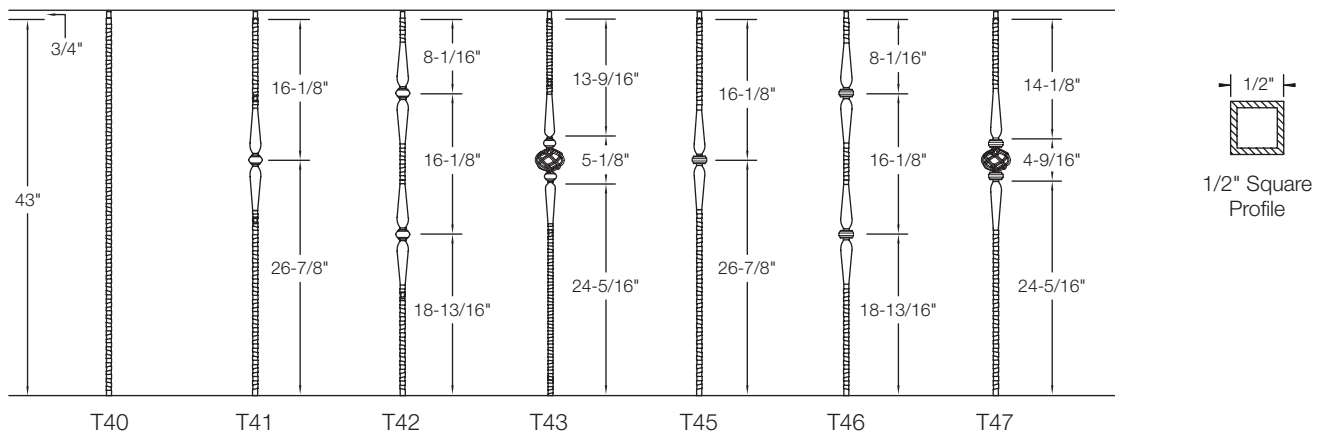

GOTHIC IRON BALUSTERS: Hammered Face

1/2" SQUARE

Item #	Description	pc/ctn	Satin Black	Rubbed Copper	Rubbed Bronze	Antique Nickel	All Items Also Available In
T40	Plain	15					
T41	Single Knuckle w/Spoons	10					
T42	Double Knuckle w/Spoons	10					Silver Vein
T43	Single Basket w/Spoons	10					Copper Vein
T45	Single Collar w/Spoons	10					Pewter
T46	Double Collar w/Spoons	10					Nickel
T47	Single Basket w/Spoons	10					

☐ Stock ☐ Special Order (call for quote)