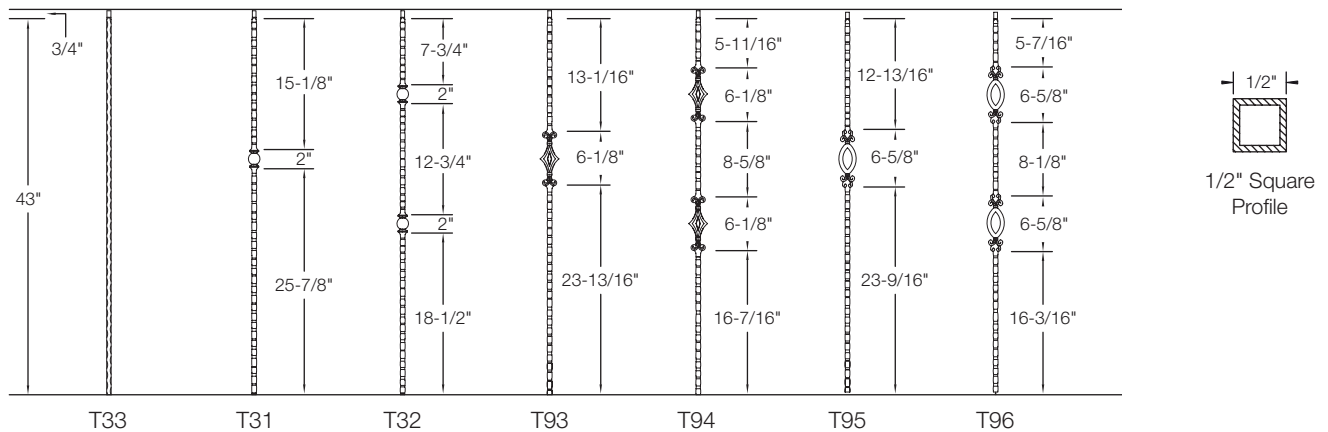

TUSCAN IRON BALUSTERS: Hammered Edge

1/2" SQUARE

Item #	Description	pc/ctn	Satin Black	Rubbed Copper	Rubbed Bronze	All Items Also Available In
T33	Plain	15				Silver Vein Copper Vein Pewter Antique Nickel Nickel
T31	Single Ball	10				
T32	Double Ball	10				
T93	Single Diamond	10				
T94	Double Diamond	10				
T95	Single Oval	10				
T96	Double Oval	10				

☐ Stock ☐ Special Order (call for quote)