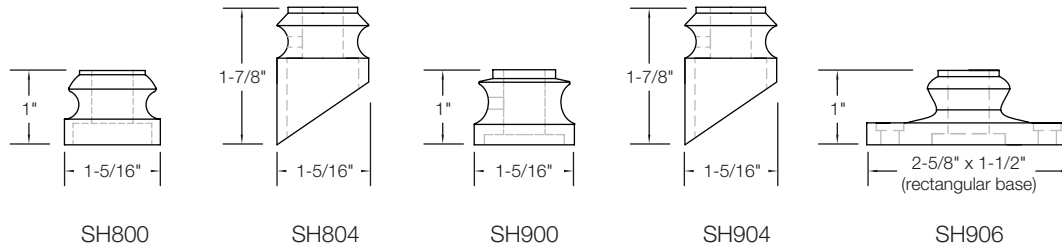

1/2" Square Iron Balusters Accessories

IRON BALUSTER ACCESSORIES 1/2" SQUARE

Item #	Description	pc/ctn	Satin Black	Silver Vein	Copper Vein	Pewter	Rubbed Copper	Rubbed Bronze	Antique Nickel	Nickel	Wrinkle Black
SH800	Flat Shoe no screw	100									
SH804	Slant Shoe no screw	100									
SH900	Flat Shoe w/screw	100									
SH904	Slant Shoe w/screw	100									
SH906	Flat Shoe w/side mount screws	100									
SH901	Flat Shoe w/screw: Hammered	100									
SH905	Slant Shoe w/screw: Hammered	100									
KN500	Knuckle w/set screws: 1/2" Aluminum	100									
SUBSH900	2" x 2" Expander Base for SH900	50									

Item #	Description	pc/ctn
TPLUG	1/2" Plastic Mounting Plug	100
BALJAK	Hollow Iron Baluster Installation Device	100

☐ Stock ☐ Special Order (call for quote)