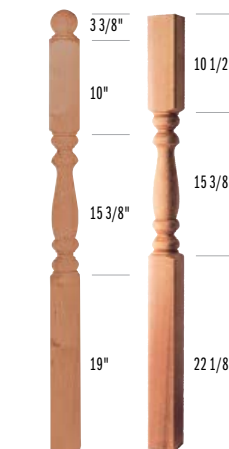

[Turning out style]

WESTERN RED CEDAR

PRESSURE TREATED

PREMIUM WESTERN RED CEDAR 4"

PREMIUM WESTERN RED CEDAR 6"

POSTS & CAPS

Description	Actual size	No. in box
Acorn	3 1/4" x 5 7/8"	8
Square	3 3/4" x 3 3/4"	8
Spire	3 1/4" x 5 7/8"	8
Traditional	3 1/4" x 3 3/4"	12
Post Cap	1 1/4" x 4 1/4"	26
Bulk Cap	1 1/4" x 5 1/2"	60
Bulk Cap	1 1/4" x 7 1/2"	60

POSTS & CAPS

Description	Actual size	No. in box
Spire	3 1/4" x 5 7/8"	8
Traditional	3 1/4" x 3 3/4"	12
Post Cap	1 1/4" x 4 1/4"	26
6" Bulk Cap	1 1/4" x 5 1/2"	60

STAIR STRINGERS

SOLAR CAPS 4"

SOLAR CAPS 6"

*Oversized also available

Molded box base - Mount over tops of standard posts with construction adhesive - Individually UPC coded

BALUSTERS

2"x2"x36"
Square 2 Ends
2"x2"x42"
Square 2 Ends
2"x2"x48"
Square 2 Ends

PORCH POSTS

48"
Cedar Post
(Bulk)
54"
Notched Cedar Post
(Bulk)

SPINDLE

2"x2"x36"
Colonial Spindle

NEWELS

4"x4"x48"
Colonial Newel
Ball Top
4x4x48"
Colonial Newel
Flat Top

NEWELS

4"x4"x48"
Newel
Flat Top
4"x4"x48"
Newel
Ball Top
4"x4"x54"
Newel w/notch
Ball Top