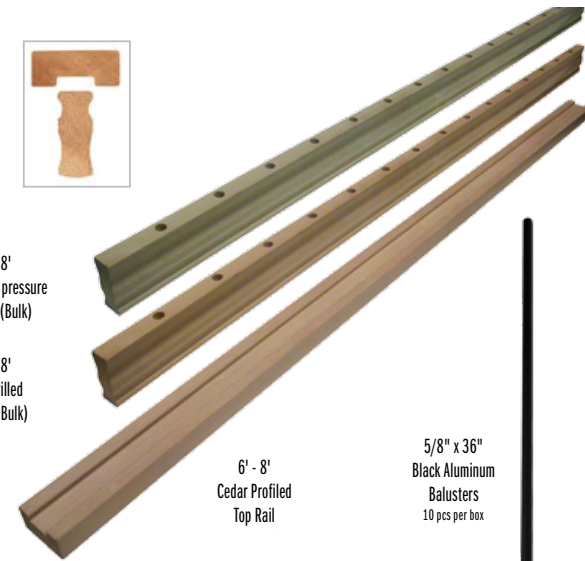

BULK RAILING PRODUCTS

6' - 8'
Pre-drilled pressure
treated (Bulk)

6' - 8'
Pre-drilled
Cedar (Bulk)