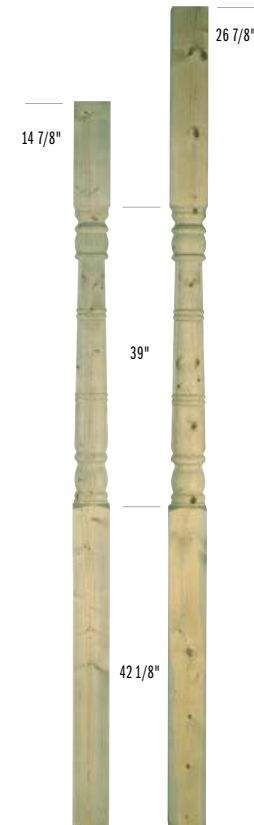

PARKSVILLE KIT

6' - 2 pre-drilled cedar rails
15 black round aluminum balusters
Rail-to-post hardware

8' - 2 pre-drilled cedar rails
20 black round aluminum balusters
Rail-to-post hardware

Posts & top rail sold separately
Note: top rail only available in cedar

[Turning out style]

WESTERN RED CEDAR

PRESSURE TREATED

PREMIUM WESTERN RED CEDAR 4"

PREMIUM WESTERN RED CEDAR 6"

POSTS & CAPS

Description	Actual size	No. in box
Acorn	3 1/4" x 5 7/8"	8
Square	3 3/4" x 3 3/4"	8
Spire	3 1/4" x 5 7/8"	8
Traditional	3 1/4" x 3 3/4"	12
Post Cap	1 1/4" x 4 1/4"	26
Bulk Cap	1 1/4" x 5 1/2"	60
Bulk Cap	1 1/4" x 7 1/2"	60

POSTS & CAPS

Description	Actual size	No. in box
Spire	3 1/4" x 5 7/8"	8
Traditional	3 1/4" x 3 3/4"	12
Post Cap	1 1/4" x 4 1/4"	26
6" Bulk Cap	1 1/4" x 5 1/2"	60

STAIR STRINGERS

SOLAR CAPS 4"

SOLAR CAPS 6"