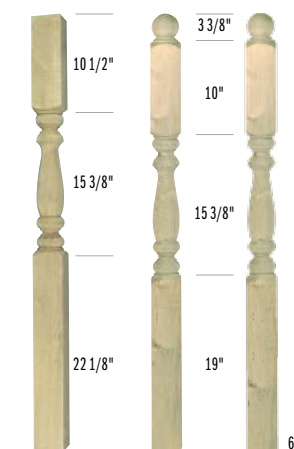

[Turning out style]

WESTERN RED CEDAR

PRESSURE TREATED

PREMIUM WESTERN RED CEDAR 4"

PREMIUM WESTERN RED CEDAR 6"

POSTS & CAPS

Description	Actual size	No. in box
Acorn	3 1/4" x 5 7/8"	8
Square	3 3/4" x 3 3/4"	8
Spire	3 1/4" x 5 7/8"	8
Traditional	3 1/4" x 3 3/4"	12
Post Cap	1 1/4" x 4 1/4"	26
Bulk Cap	1 1/4" x 5 1/2"	60
Bulk Cap	1 1/4" x 7 1/2"	60

*Oversized also available

Molded box base - Mount over tops of standard posts with construction adhesive - Individually UPC coded

BALUSTERS

2"x2"x36"
Square 2 Ends
2"x2"x42"
Square 2 Ends
2"x2"x48"
Square 2 Ends

PORCH POSTS

48"
Cedar Post
(Bulk)
54"
Notched Cedar Post
(Bulk)

SPINDLE

2"x2"x36"
Colonial Spindle

NEWELS

4"x4"x48"
Colonial Newel
Ball Top
4x4x48"
Colonial Newel
Flat Top

NEWELS

4"x4"x48"
Newel
Flat Top
4"x4"x48"
Newel
Ball Top
4"x4"x54"
Newel w/notch
Ball Top

SPINDLES

2"x2"x36"
Spindle
3"x3"x36"
Spindle*

DECK POSTS

4"x4"x54"
Notched Deck Post

BALUSTERS

2"x2"x36"
Square 2 Ends
2"x2"x42"
Beveled 2 Ends
(or sq.)
2"x2"x48"
Beveled 2 End
(or sq.)

PORCH POSTS

6"x6"x96"
Porch Post*
4 Pc.
6"x6"x108"
Porch Post*
4 Pc.