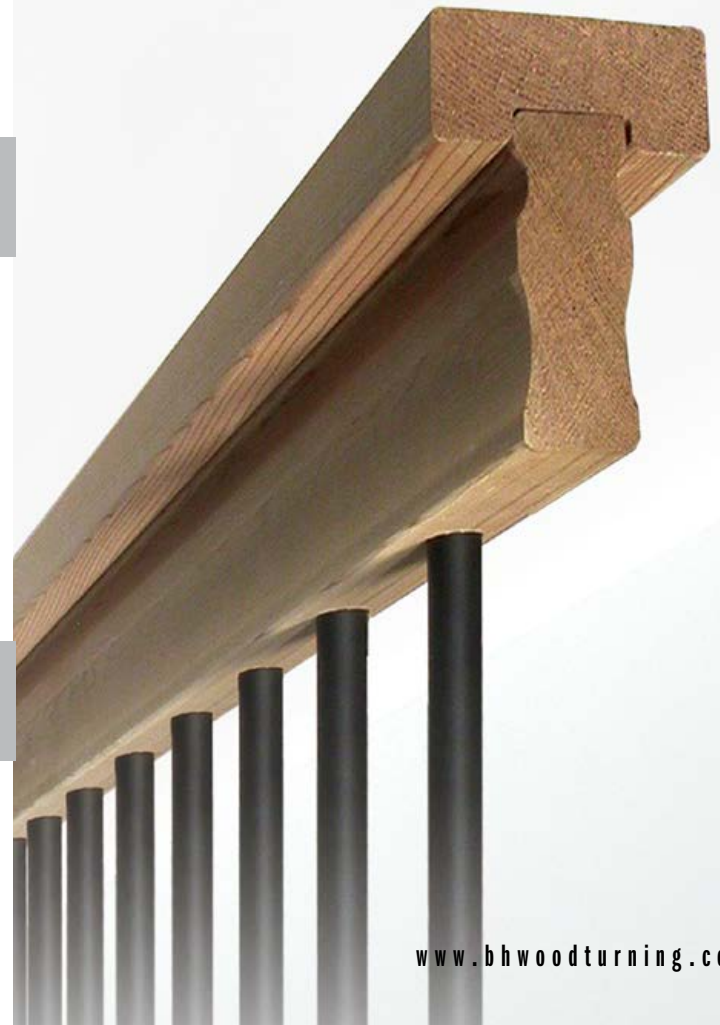

EXTERIOR DECK & RAILING PRODUCTS

[Turning out style]